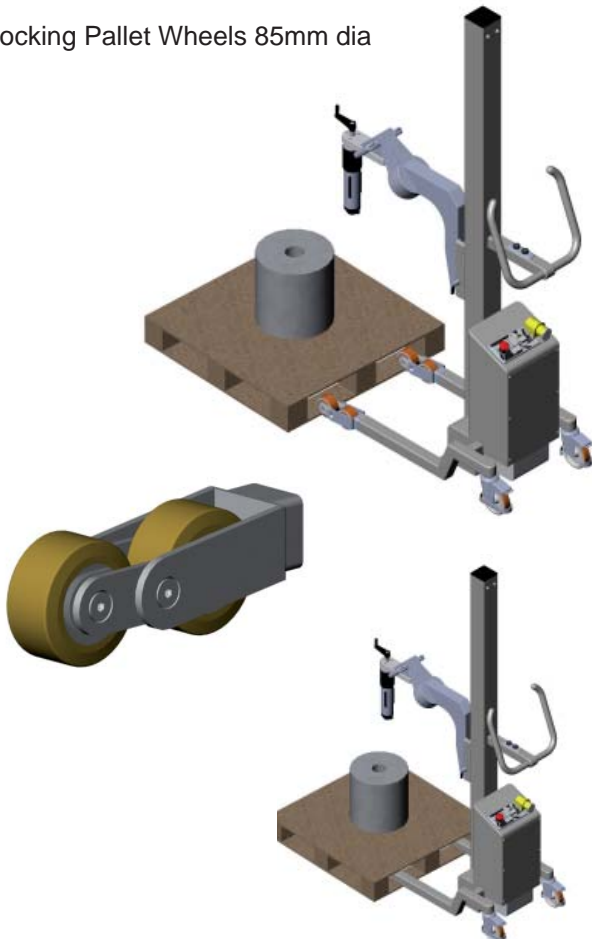

Pallet and Wheel Options

Open Sided Pallets

Castors 50mm dia or 100mm dia

Open Sided Pallets

Fixed Pallet Wheels 85mm dia

Closed Pallets

Rocking Pallet Wheels 85mm dia

Sub or Slave Pallet Creates Open Sided Pallets

Castors 50mm or 100mm dia
Fixed Pallet Wheels 85mm dia