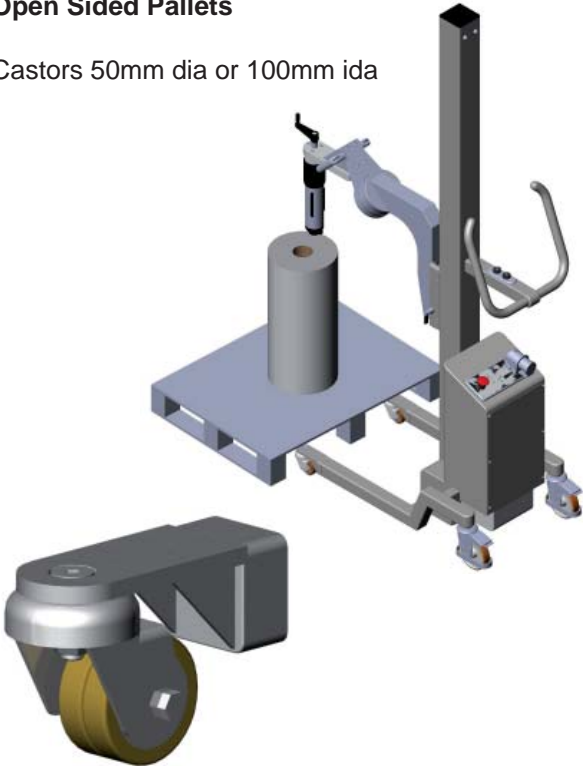

Pallet and Wheel Options

Open Sided Pallets

Castors 50mm dia or 100mm dia

Open Sided Pallets

Fixed Pallet Wheels 85mm dia

Closed Pallets

Rocking Pallet Wheels 85mm dia

Sub or Slave Pallet Creates Open Sided Pallets

Castors 50mm or 100mm dia
Fixed Pallet Wheels 85mm dia