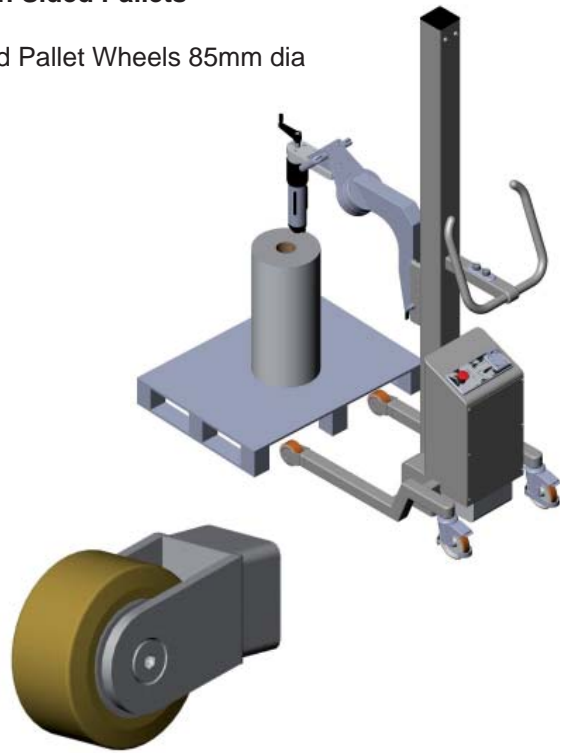

Pallet and Wheel Options

Open Sided Pallets

Castors 50mm dia or 100mm dia

Open Sided Pallets

Fixed Pallet Wheels 85mm dia

Closed Pallets

Rocking Pallet Wheels 85mm dia

Sub or Slave Pallet Creates Open Sided Pallets

Castors 50mm or 100mm dia
Fixed Pallet Wheels 85mm dia